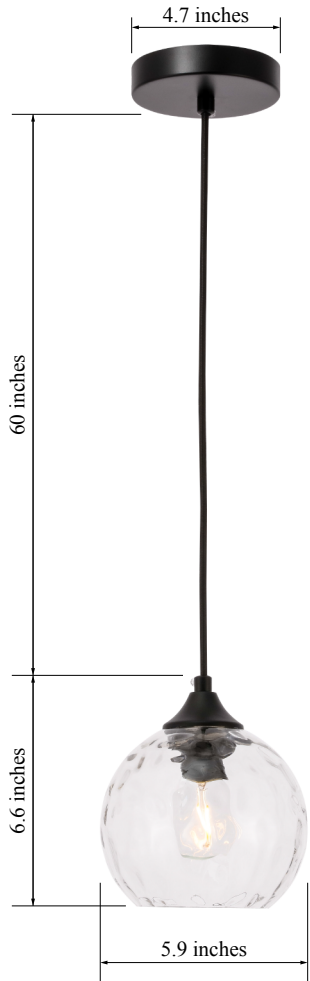

PRODUCT SPECIFICATION SHEET

CASHEL COLLECTION

Cashel 1-Light Pendant lamp Clear Glass

Black
Item No:LD22280

Brass
Item No:LD22280BR

Chrome
Item No:LD22280C

Available Finishes

Dimensions

Canopy Size(in)	D4.7"H1"
Chain/Rod Length	60"
Length	N/A
Width	5.9"
Height	6.6"
Maximum Height	66.6"

Specifications

Finish	3 Finishes
Material	Iron / Glass
Glass Color	Clear
Type	Pendant lamp
Hanging Device	Cord
Voltage	110-125V
Dimmable	Yes
Warranty	1 Year Limited
Shipment Type	Small Parcel

Bulb / Socket

Socket Type	E26
Number of Lights	1
Wattage/Bulb	40W
Included	No

Installation

Indoor/Outdoor	Indoor
Dry/Wet/Damp	Dry
Weight	1.76 LBS
Wire Length	60"
Safety Rating	ETL Listed